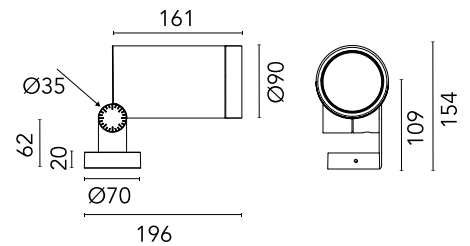

FLOS

F026Q3CD018.A Deep Brown

Spine L 2 Absolute Dimmable Dali

Designed by Vincent Van Duysen, 2021

LED COB light source integrated. Integrated electric power supply 220-240 V ON/OFF and adjustable 1-10 V or DALI. Minimum L-shaped mounting support integrated. Equipped with a 5 m neoprene cable (10 m upon request) for remote connection. To guarantee its water tightness, it is recommended to use flexible cables designed for outdoor use.

Are you a professional and your project needs consulting and support?

[BOOK AN APPOINTMENT](#)

Main specifications

EAN 8054793510927

Physical

Colour	Deep Brown
Orientation	Adjustable
Net weight (kg)	2.5
Package height (mm)	205
Package width (mm)	290
Package length (mm)	265
Package volume (m3)	0.02

h(m)	E(lx)	D(m)
1	3823	0.80
2	956	1.59
3	425	2.39
4	239	3.19
5	153	3.98

Photometric

Beam angle C0-180 (°) 43

Beam angle C90-270 (°) 43

Extreme cut off No

Electrical

Emergency No

Notes

5 m neoprene cable (10 m upon request) for remote connection.
