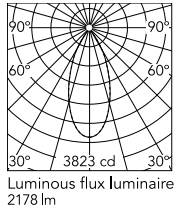

Are you a professional and your project needs consulting and support?

[BOOK AN APPOINTMENT](#)

Main specifications

EAN 8054793510927

Physical

Colour	Deep Brown
Orientation	Adjustable
Net weight (kg)	2.5
Package height (mm)	205
Package width (mm)	290
Package length (mm)	265
Package volume (m3)	0.02

Download

[Mounting instructions](#) ZIP

Photometric Files

[LDT / IES](#) ZIP

Technical Drawings

[2D](#) ZIP

[3D](#) ZIP

Schematic light drawing

h(m)	E(lx)	D(m)
1	3823	0.80
2	956	1.59
3	425	2.39
4	239	3.19
5	153	3.98

Photometric

Beam angle C0-180 (°) 43

Beam angle C90-270 (°) 43

Extreme cut off No

Electrical

Emergency No

Notes