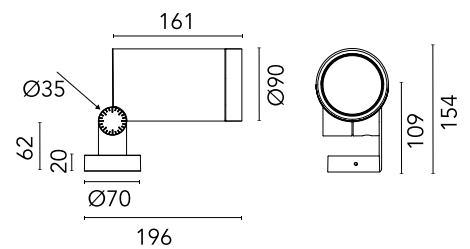

FLOS

F026Q3CD006.A Grey

Spine L 2 Absolute Dimmable Dali

Designed by Vincent Van Duysen, 2021

LED COB light source integrated. Integrated electric power supply 220-240 V ON/OFF and adjustable 1-10 V or DALI. Minimum L-shaped mounting support integrated. Equipped with a 5 m neoprene cable (10 m upon request) for remote connection. To guarantee its water tightness, it is recommended to use flexible cables designed for outdoor use.

Are you a professional and your project needs consulting and support?

[BOOK AN APPOINTMENT](#)

Main specifications

EAN 8054793510880

Physical

Colour	Grey
Orientation	Adjustable
Net weight (kg)	2.5
Package height (mm)	205
Package width (mm)	290
Package length (mm)	265
Package volume (m3)	0.02

Beam Angle: 43°

h(m)	E(lx)	D(m)
1	3823	0.80
2	956	1.59
3	425	2.39
4	239	3.19
5	153	3.98

Photometric

Beam angle C0-180 (°) 43

Beam angle C90-270 (°) 43

Extreme cut off No

Electrical

Emergency No

Notes

5 m neoprene cable (10 m upon request) for remote connection.
