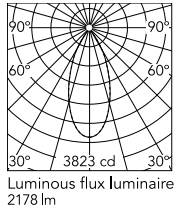

Are you a professional and your project needs consulting and support?

[BOOK AN APPOINTMENT](#)

Main specifications

EAN 8054793510880

Physical

Colour	Grey
Orientation	Adjustable
Net weight (kg)	2.5
Package height (mm)	205
Package width (mm)	290
Package length (mm)	265
Package volume (m3)	0.02

Download

[Mounting instructions](#)  ZIP

Photometric Files

[LDT / IES](#)  ZIP

Technical Drawings

[2D](#)  ZIP

[3D](#)  ZIP

Schematic light drawing

Beam Angle: 43°

h(m)	E(lx)	D(m)
1	3823	0.80
2	956	1.59
3	425	2.39
4	239	3.19
5	153	3.98

Photometric

Beam angle C0-180 (°) 43

Beam angle C90-270 (°) 43

Extreme cut off No

Electrical

Emergency No