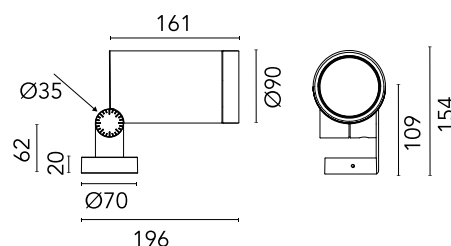

LED COB light source integrated. Integrated electric power supply 220-240 V ON/OFF and adjustable 1-10 V or DALI. Minimum L-shaped mounting support integrated. Equipped with a 5 m neoprene cable (10 m upon request) for remote connection. To guarantee its water tightness, it is recommended to use flexible cables designed for outdoor use.

Are you a professional and your project needs consulting and support?

[BOOK AN APPOINTMENT](#)