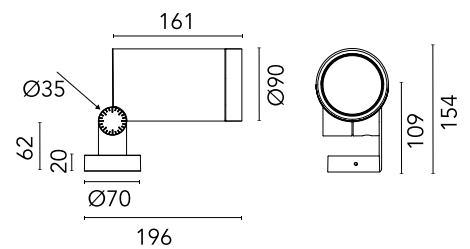

LED COB light source integrated. Integrated electric power supply 220-240 V ON/OFF and adjustable 1-10 V or DALI. Minimum L-shaped mounting support integrated. Equipped with a 5 m neoprene cable (10 m upon request) for remote connection. To guarantee its water tightness, it is recommended to use flexible cables designed for outdoor use.

Are you a professional and your project needs consulting and support?

[BOOK AN APPOINTMENT](#)