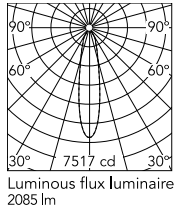

Are you a professional and your project needs consulting and support?

[BOOK AN APPOINTMENT](#)

Main specifications

EAN 8054793510569

Physical

Colour	Deep Brown
Orientation	Adjustable
Net weight (kg)	2.5
Package height (mm)	205
Package width (mm)	290
Package length (mm)	265
Package volume (m3)	0.02

Download

[Mounting instructions](#) ZIP

Photometric Files

[LDT / IES](#) ZIP

Technical Drawings

[2D](#) ZIP

[3D](#) ZIP

Schematic light drawing

h(m)	E(lx)	D(m)
1	7517	0.38
2	1879	0.77
3	835	1.15
4	470	1.54
5	301	1.92

Photometric

Beam angle C0-180 (°) 22

Beam angle C90-270 (°) 22

Extreme cut off No

Electrical

Emergency No

Notes