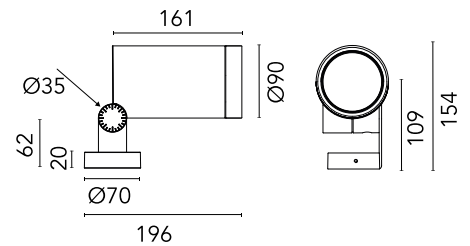

Are you a professional and your project needs consulting and support?

[BOOK AN APPOINTMENT](#)

Main specifications

EAN 8054793510545

Physical

Colour Forest Green

Orientation Adjustable

Net weight (kg) 2.5

Package height (mm) 205

Package width (mm) 290

Package length (mm) 265

Package volume (m3) 0.02

Download

[Mounting instructions](#) ZIP

Photometric Files

[LDT / IES](#) ZIP

Technical Drawings

[2D](#) ZIP

[3D](#) ZIP

Schematic light drawing

Beam Angle: 22°

h(m)	E(lx)	D(m)
1	7517	0.38
2	1879	0.77
3	835	1.15
4	470	1.54
5	301	1.92

Photometric

Beam angle C0-180 (°) 22

Beam angle C90-270 (°) 22

Extreme cut off No

Electrical

Emergency No

Notes

5 m neoprene cable (10 m upon request) for remote connection.
