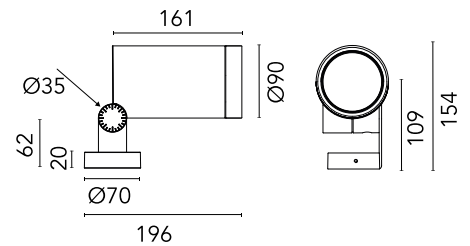

LED COB light source integrated. Integrated electric power supply 220-240 V ON/OFF and adjustable 1-10 V or DALI. Minimum L-shaped mounting support integrated. Equipped with a 5 m neoprene cable (10 m upon request) for remote connection. To guarantee its water tightness, it is recommended to use flexible cables designed for outdoor use.

Are you a professional and your project needs consulting and support?

[BOOK AN APPOINTMENT](#)