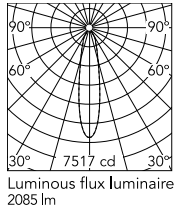

Package height (mm) 205

Package width (mm) 290

Package length (mm) 265

Package volume (m3) 0.02

Download

[Mounting instructions](#) ZIP

Photometric Files

[LDT / IES](#) ZIP

Technical Drawings

[2D](#) ZIP

[3D](#) ZIP

Schematic light drawing

Beam Angle: 22°

| h(m) | E(lx) | D(m) |
|------|-------|------|
| 1 | 7517 | 0.38 |
| 2 | 1879 | 0.77 |
| 3 | 835 | 1.15 |
| 4 | 470 | 1.54 |
| 5 | 301 | 1.92 |

Photometric

Beam angle C0-180 (°) 22

Beam angle C90-270 (°) 22

Extreme cut off No

Electrical

Emergency No

Notes

5 m neoprene cable (10 m upon request) for remote connection.
