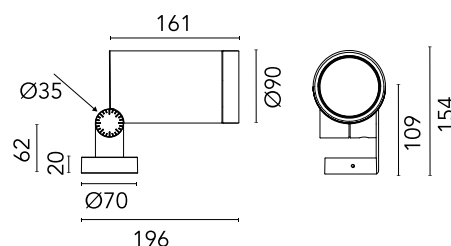

Are you a professional and your project needs consulting and support?

[BOOK AN APPOINTMENT](#)

Main specifications

EAN 8054793510507

Physical

Colour White

Orientation Adjustable

Net weight (kg) 2.5

Package height (mm) 205

Package width (mm) 290

Package length (mm) 265

Package volume (m3) 0.02

Download

[Mounting instructions](#) ZIP

Photometric Files

[LDT / IES](#) ZIP

Technical Drawings

[2D](#) ZIP

[3D](#) ZIP

Schematic light drawing

Beam Angle: 22°

| h(m) | E(lx) | D(m) |
|------|-------|------|
| 1 | 7517 | 0.38 |
| 2 | 1879 | 0.77 |
| 3 | 835 | 1.15 |
| 4 | 470 | 1.54 |
| 5 | 301 | 1.92 |

Photometric

Beam angle C0-180 (°) 22

Beam angle C90-270 (°) 22

Extreme cut off No

Electrical

Emergency No

Notes

5 m neoprene cable (10 m upon request) for remote connection.
