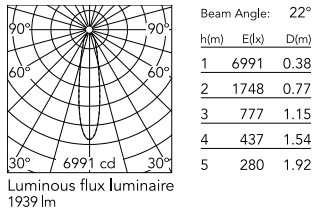

Physical

Colour	Anthracite
Orientation	Adjustable
Longitudinal tilting (°)	155
Net weight (kg)	2.5
Package height (mm)	205
Package width (mm)	290
Package length (mm)	265
Package volume (m3)	0.02
IP internal	66

Download

[Mounting instructions](#)  ZIP

Photometric Files

[LDT / IES](#)  ZIP

Technical Drawings

[2D](#)  ZIP

[3D](#)  ZIP

Schematic light drawing

Photometric

Light distribution	Symmetric
CCT (K)	2700
CRI>	80
Beam angle C0-180 (°)	22
Beam angle C90-270 (°)	22

Electrical

Insulation class	I
Frequency (Hz)	50/60
Main voltage (Vac)	220-240
Power supply	Integrated
Dimmable	Yes
Power supply type	Dimmable DALI 1
Dimming interface	Dimmer Integrated
Emergency	No