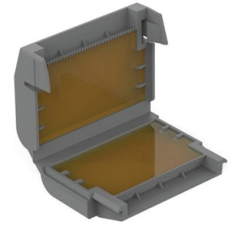

F026Z060000

Honeycomb Louvre

OPTIONAL
Accessory

F990C030000

4 way junction box 5 poles IP68
(6-14 mm cables)

OPTIONAL
Accessory

F990C080000

Connector kit 5-pole flying socket
+ EU plug IP68.

OPTIONAL
Accessory

F990C110000

Gelbox IPX8 for splicing
connectors