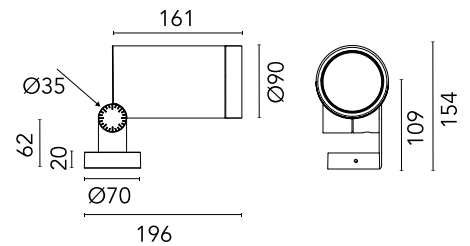

FLOS

F026Q2BD033 Anthracite

Spine L 2 Absolute Dimmable Dali

Designed by Vincent Van Duysen, 2021

LED COB light source integrated. Integrated electric power supply 220-240 V ON/OFF and adjustable 1-10 V or DALI. Minimum L-shaped mounting support integrated. Equipped with a 5 m neoprene cable (10 m upon request) for remote connection. To guarantee its water tightness, it is recommended to use flexible cables designed for outdoor use.

Are you a professional and your project needs consulting and support?

[BOOK AN APPOINTMENT](#)

Main specifications

EAN	8054793509877
Mounting	Ceiling, Wall, Ground
Environments	Outdoor wet location
Light source type	LED
Light sources included	Yes
LED type	LED array
Number of lamps	1
System power (W)	19.5
Source flux (lm)	2197
Lumen Output (lm)	1939

Physical

Colour	Anthracite
Orientation	Adjustable
Longitudinal tilting (°)	155
Net weight (kg)	2.5
Package height (mm)	205
Package width (mm)	290
Package length (mm)	265
Package volume (m3)	0.02
IP internal	66

Ecodesign and Energy Labelling

This product contains a light source of energy efficiency class D

Notes

5 m neoprene cable (10 m upon request) for remote connection.

Accessories & Power Supply

OPTIONAL
Accessory