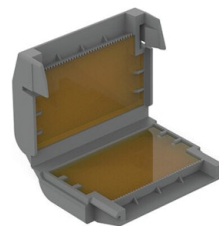

OPTIONAL
Accessory

F990C110000

Gelbox IPX8 for splicing
connectors