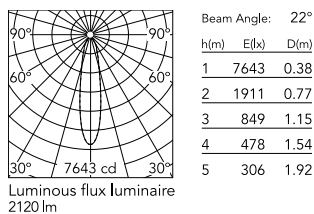

Schematic light drawing

Photometric

Light distribution	Symmetric
CCT (K)	4000
CRI>	80
Beam angle C0-180 (°)	22
Beam angle C90-270 (°)	22

Electrical

Insulation class	I
Frequency (Hz)	50/60
Main voltage (Vac)	220-240
Power supply	Integrated
Dimmable	Yes
Power supply type	Dimmable 1-10V
Dimming interface	Dimmer Integrated
Emergency	No