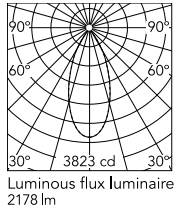

Are you a professional and your project needs consulting and support?

[BOOK AN APPOINTMENT](#)

Main specifications

EAN 8054793510804

Physical

Colour	Deep Brown
Orientation	Adjustable
Net weight (kg)	2.5
Package height (mm)	205
Package width (mm)	290
Package length (mm)	265
Package volume (m3)	0.02

Download

[Mounting instructions](#) ZIP

Photometric Files

[LDT / IES](#) ZIP

Technical Drawings

[2D](#) ZIP

[3D](#) ZIP

Schematic light drawing

Beam Angle: 43°

h(m)	E(lx)	D(m)
1	3823	0.80
2	956	1.59
3	425	2.39
4	239	3.19
5	153	3.98

Photometric

Beam angle C0-180 (°) 43

Beam angle C90-270 (°) 43

Extreme cut off No

Electrical

Emergency No