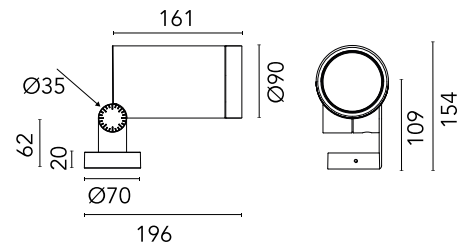

FLOS

F026Q3CB012.A Forest Green

Spine L 2 Absolute Dimmable 1-10V

Designed by Vincent Van Duysen, 2021

LED COB light source integrated. Integrated electric power supply 220-240 V ON/OFF and adjustable 1-10 V or DALI. Minimum L-shaped mounting support integrated. Equipped with a 5 m neoprene cable (10 m upon request) for remote connection. To guarantee its water tightness, it is recommended to use flexible cables designed for outdoor use.

Are you a professional and your project needs consulting and support?

[BOOK AN APPOINTMENT](#)

Main specifications

EAN 8054793510781

Physical

Colour Forest Green

Orientation Adjustable

Net weight (kg) 2.5

Package height (mm) 205

Package width (mm) 290

Package length (mm) 265

Package volume (m3) 0.02

Download

[Mounting instructions](#) ZIP

Photometric Files

[LDT / IES](#) ZIP

Technical Drawings

[2D](#) ZIP

[3D](#) ZIP

Schematic light drawing

h(m)	E(lx)	D(m)
1	3823	0.80
2	956	1.59
3	425	2.39
4	239	3.19
5	153	3.98

Photometric

Beam angle C0-180 (°) 43

Beam angle C90-270 (°) 43