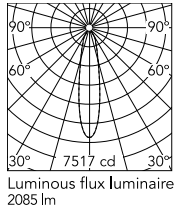

Are you a professional and your project needs consulting and support?

[BOOK AN APPOINTMENT](#)

Main specifications

EAN 8054793510446

Physical

Colour	Deep Brown
Orientation	Adjustable
Net weight (kg)	2.5
Package height (mm)	205
Package width (mm)	290
Package length (mm)	265
Package volume (m3)	0.02

Download

[Mounting instructions](#) ZIP

Photometric Files

[LDT / IES](#) ZIP

Technical Drawings

[2D](#) ZIP

[3D](#) ZIP

Schematic light drawing

h(m)	E(lx)	D(m)
1	7517	0.38
2	1879	0.77
3	835	1.15
4	470	1.54
5	301	1.92

Photometric

Beam angle C0-180 (°) 22

Beam angle C90-270 (°) 22

Extreme cut off No

Electrical

Emergency No

Notes