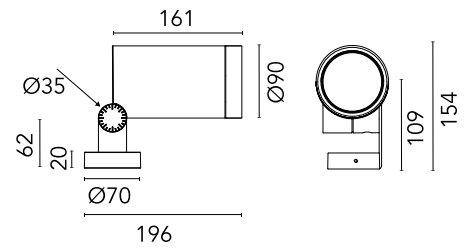

LED COB light source integrated. Integrated electric power supply 220-240 V ON/OFF and adjustable 1-10 V or DALI. Minimum L-shaped mounting support integrated. Equipped with a 5 m neoprene cable (10 m upon request) for remote connection. To guarantee its water tightness, it is recommended to use flexible cables designed for outdoor use.

Are you a professional and your project needs consulting and support?

[BOOK AN APPOINTMENT](#)