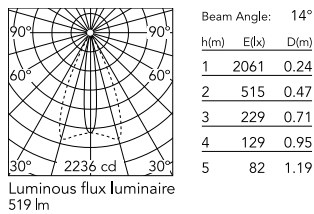

Schematic light drawing

Photometric

Lighting type	Direct
Light distribution	Asymmetric
CCT (K)	3000
CRI>	80

Electrical

Insulation class	I
Frequency (Hz)	50/60
Main voltage (Vac)	220-240
Power supply	Integrated
Dimmable	No
Power supply type	Non Dimmable
Dimming interface	Not Dimmable
Emergency	No