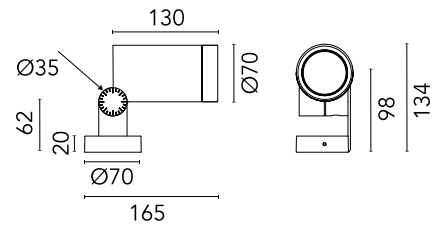

## Spine L 1 Pro Elliptical 1

Designed by Vincent Van Duysen, 2021

Power LED source included. Equipped with an integrated snoot for higher visual comfort. Collimators are available as an accessory to modify the beam opening. Integrated electric power supply 220-240 V ON/OFF. Minimum L-shaped mounting support integrated. Equipped with a 5 m neoprene cable (10 m upon request) for remote connection. To guarantee its water tightness, it is recommended to use flexible cables designed for outdoor use. Upon request: 1-10 V or DALI dimmable version with 24 Vdc remote power supply.

### Physical

Colour	Black
Orientation	Adjustable
Longitudinal tilting (°)	155
Cord length (mm)	5000
Net weight (kg)	0.9
Package height (mm)	190
Package width (mm)	245
Package length (mm)	280
Package volume (m3)	0.01
IP internal	66