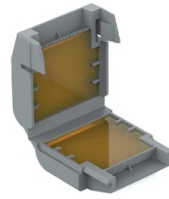

## Accessories & Power Supply

OPTIONAL  
Accessory

F990C00A000

2 way terminal block 4 poles IP68  
H2O stop. (ø5,5÷12mm cable)

OPTIONAL  
Accessory

F025Z060000

Honeycomb Louvre

OPTIONAL  
Accessory

F990C100000

Gelbox IPX8 for splicing  
connectors

OPTIONAL  
Accessory

F990C010000

3/4 way terminal block 4 poles  
IP68 H2O stop. (ø5,5÷12mm  
cable)

OPTIONAL  
Accessory

F029Z010000

Converter Spine 1 Optic Medium  
Flood