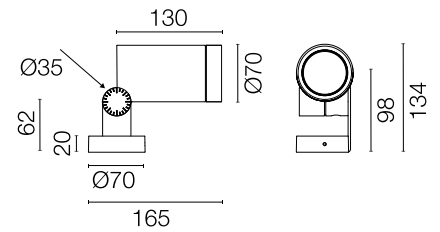

FLOS

F025Q4CA033 Anthracite

Spine L 1 Absolute

Designed by Vincent Van Duysen, 2021

LED COB light source integrated. Integrated electric power supply 220-240 V ON/OFF. Minimum L-shaped mounting support integrated. Equipped with a 5 m neoprene cable (10 m upon request) for remote connection. To guarantee its water tightness, it is recommended to use flexible cables designed for outdoor use. Upon request: 1-10 V or DALI dimmable version with 24 Vdc remote power supply.

Are you a professional and your project needs consulting and support?

[BOOK AN APPOINTMENT](#)

Main specifications

EAN	8054793437392
Mounting	Ceiling, Wall, Ground
Light source type	LED
Light sources included	Yes
LED type	LED array
Number of lamps	1
System power (W)	11
Source flux (lm)	1364
Lumen Output (lm)	993

Physical

Colour	Anthracite
Orientation	Adjustable
Longitudinal tilting (°)	155
Net weight (kg)	0.9
Package height (mm)	190
Package width (mm)	245
Package length (mm)	280
Package volume (m3)	0.01
IP internal	66

Ecodesign and Energy Labelling

This product contains a light source of energy efficiency class E

Notes

5 m neoprene cable (10 m upon request) for remote connection.

Accessories & Power Supply

OPTIONAL
Accessory