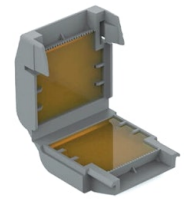

F025Z060000

Honeycomb Louvre

OPTIONAL
Accessory

F990C00A000

2 way terminal block 4 poles IP68
H2O stop. (ø5,5÷12mm cable)

OPTIONAL
Accessory

F990C010000

3/4 way terminal block 4 poles
IP68 H2O stop. (ø5,5÷12mm
cable)

OPTIONAL
Accessory

F990C100000

Gelbox IPX8 for splicing
connectors