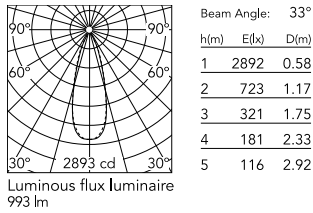

Physical

Colour	Anthracite
Orientation	Adjustable
Longitudinal tilting (°)	155
Net weight (kg)	0.9
Package height (mm)	190
Package width (mm)	245
Package length (mm)	280
Package volume (m3)	0.01
IP internal	66

Download

[Mounting instructions](#)  ZIP

Photometric Files

[LDT / IES](#)  ZIP

Technical Drawings

[2D](#)  ZIP

[3D](#)  ZIP

Schematic light drawing

Photometric

Lighting type	Direct
Light distribution	Symmetric
CCT (K)	4000
CRI>	80
Beam angle C0-180 (°)	33
Beam angle C90-270 (°)	33

Electrical

Insulation class	I
Frequency (Hz)	50/60
Main voltage (Vac)	220-240
Power supply	Integrated
Dimmable	No
Power supply type	Non Dimmable
Dimming interface	Not Dimmable
Emergency	No