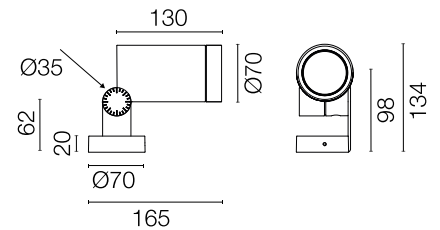

FLOS

F025Q4CA018 Deep Brown

Spine L 1 Absolute

Designed by Vincent Van Duysen, 2021

LED COB light source integrated. Integrated electric power supply 220-240 V ON/OFF. Minimum L-shaped mounting support integrated. Equipped with a 5 m neoprene cable (10 m upon request) for remote connection. To guarantee its water tightness, it is recommended to use flexible cables designed for outdoor use. Upon request: 1-10 V or DALI dimmable version with 24 Vdc remote power supply.

Are you a professional and your project needs consulting and support?

BOOK AN APPOINTMENT

Main specifications

EAN	8054793437378
Mounting	Ceiling, Wall, Ground
Light source type	LED
Light sources included	Yes
LED type	LED array
Number of lamps	1
System power (W)	11
Source flux (lm)	1364
Lumen Output (lm)	993

Physical

Colour	Deep Brown
Orientation	Adjustable
Longitudinal tilting (°)	155
Net weight (kg)	0.9
Package height (mm)	190
Package width (mm)	245
Package length (mm)	280
Package volume (m3)	0.01
IP internal	66

Ecodesign and Energy Labelling

This product contains a light source of energy efficiency class E

Notes

5 m neoprene cable (10 m upon request) for remote connection.

Accessories & Power Supply

OPTIONAL
Accessory