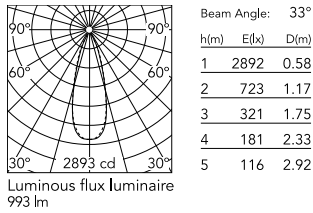

Physical

Colour	Deep Brown
Orientation	Adjustable
Longitudinal tilting (°)	155
Net weight (kg)	0.9
Package height (mm)	190
Package width (mm)	245
Package length (mm)	280
Package volume (m3)	0.01
IP internal	66

Download

Mounting instructions [ZIP](#)

Photometric Files

LDT / IES [ZIP](#)

Technical Drawings

2D [ZIP](#)

3D [ZIP](#)

Schematic light drawing

Photometric

Lighting type	Direct
Light distribution	Symmetric
CCT (K)	4000
CRI>	80
Beam angle C0-180 (°)	33
Beam angle C90-270 (°)	33

Electrical

Insulation class	I
Frequency (Hz)	50/60
Main voltage (Vac)	220-240
Power supply	Integrated
Dimmable	No
Power supply type	Non Dimmable
Dimming interface	Not Dimmable
Emergency	No