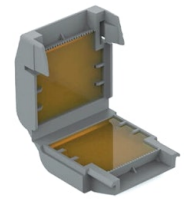

FLOS

F025Q4CA018 Deep Brown

Spine L 1 Absolute

Designed by Vincent Van Duysen, 2021

LED COB light source integrated. Integrated electric power supply 220-240 V ON/OFF. Minimum L-shaped mounting support integrated. Equipped with a 5 m neoprene cable (10 m upon request) for remote connection. To guarantee its water tightness, it is recommended to use flexible cables designed for outdoor use. Upon request: 1-10 V or DALI dimmable version with 24 Vdc remote power supply.

F025Z060000

Honeycomb Louvre

OPTIONAL
Accessory

F990C00A000

2 way terminal block 4 poles IP68
H2O stop. (ø5,5÷12mm cable)

OPTIONAL
Accessory

F990C010000

3/4 way terminal block 4 poles
IP68 H2O stop. (ø5,5÷12mm
cable)

OPTIONAL
Accessory

F990C100000

Gelbox IPX8 for splicing
connectors