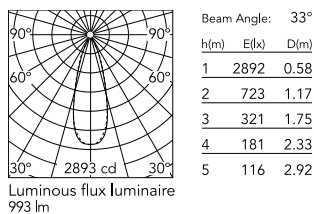

Schematic light drawing

Photometric

Lighting type	Direct
Light distribution	Symmetric
CCT (K)	4000
CRI>	80
Beam angle C0-180 (°)	33
Beam angle C90-270 (°)	33

Electrical

Insulation class	I
Frequency (Hz)	50/60
Main voltage (Vac)	220-240
Power supply	Integrated
Dimmable	No
Power supply type	Non Dimmable
Dimming interface	Not Dimmable
Emergency	No