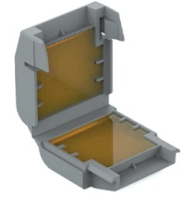

## Accessories & Power Supply

OPTIONAL  
Accessory

F025Z060000

Honeycomb Louvre

OPTIONAL  
Accessory

F990C00A000

2 way terminal block 4 poles IP68  
H2O stop. (ø5,5÷12mm cable)

OPTIONAL  
Accessory

F990C010000

3/4 way terminal block 4 poles  
IP68 H2O stop. (ø5,5÷12mm  
cable)

OPTIONAL  
Accessory

F990C100000

Gelbox IPX8 for splicing  
connectors