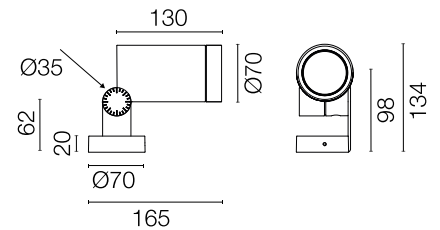

LED COB light source integrated. Integrated electric power supply 220-240 V ON/OFF. Minimum L-shaped mounting support integrated. Equipped with a 5 m neoprene cable (10 m upon request) for remote connection. To guarantee its water tightness, it is recommended to use flexible cables designed for outdoor use. Upon request: 1-10 V or DALI dimmable version with 24 Vdc remote power supply.

Are you a professional and your project needs consulting and support?

[BOOK AN APPOINTMENT](#)