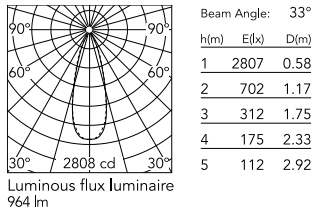

Physical

Colour	Anthracite
Orientation	Adjustable
Longitudinal tilting (°)	155
Net weight (kg)	0.9
Package height (mm)	190
Package width (mm)	245
Package length (mm)	280
Package volume (m3)	0.01
IP internal	66

Download

[Mounting instructions](#)  ZIP

Photometric Files

[LDT / IES](#)  ZIP

Technical Drawings

[2D](#)  ZIP

[3D](#)  ZIP

Schematic light drawing

Photometric

Lighting type	Direct
Light distribution	Symmetric
CCT (K)	3000
CRI>	80
Beam angle C0-180 (°)	33
Beam angle C90-270 (°)	33

Electrical

Insulation class	I
Frequency (Hz)	50/60
Main voltage (Vac)	220-240
Power supply	Integrated
Dimmable	No
Power supply type	Non Dimmable
Dimming interface	Not Dimmable
Emergency	No