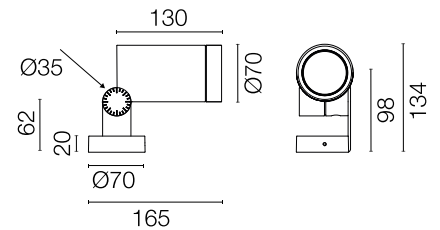

FLOS

F025Q3CA033 Anthracite

Spine L 1 Absolute

Designed by Vincent Van Duysen, 2021

LED COB light source integrated. Integrated electric power supply 220-240 V ON/OFF. Minimum L-shaped mounting support integrated. Equipped with a 5 m neoprene cable (10 m upon request) for remote connection. To guarantee its water tightness, it is recommended to use flexible cables designed for outdoor use. Upon request: 1-10 V or DALI dimmable version with 24 Vdc remote power supply.

Are you a professional and your project needs consulting and support?

[BOOK AN APPOINTMENT](#)

Main specifications

EAN	8054793437217
Mounting	Ceiling, Wall, Ground
Light source type	LED
Light sources included	Yes
LED type	LED array
Number of lamps	1
System power (W)	11
Source flux (lm)	1325
Lumen Output (lm)	964

Physical

Colour	Anthracite
Orientation	Adjustable
Longitudinal tilting (°)	155
Net weight (kg)	0.9
Package height (mm)	190
Package width (mm)	245
Package length (mm)	280
Package volume (m3)	0.01
IP internal	66

Ecodesign and Energy Labelling

This product contains a light source of energy efficiency class E

Notes

5 m neoprene cable (10 m upon request) for remote connection.

Accessories & Power Supply

OPTIONAL
Accessory