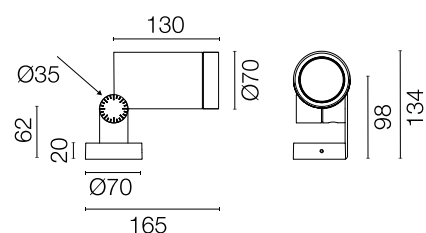

LED COB light source integrated. Integrated electric power supply 220-240 V ON/OFF. Minimum L-shaped mounting support integrated. Equipped with a 5 m neoprene cable (10 m upon request) for remote connection. To guarantee its water tightness, it is recommended to use flexible cables designed for outdoor use. Upon request: 1-10 V or DALI dimmable version with 24 Vdc remote power supply.

Are you a professional and your project needs consulting and support?

[BOOK AN APPOINTMENT](#)