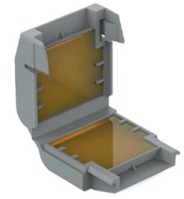

## Accessories & Power Supply

OPTIONAL  
Accessory

F025Z060000

Honeycomb Louvre

OPTIONAL  
Accessory

F990C00A000

2 way terminal block 4 poles IP68  
H2O stop. (ø5,5÷12mm cable)

OPTIONAL  
Accessory

F990C010000

3/4 way terminal block 4 poles  
IP68 H2O stop. (ø5,5÷12mm  
cable)

OPTIONAL  
Accessory

F990C100000

Gelbox IPX8 for splicing  
connectors