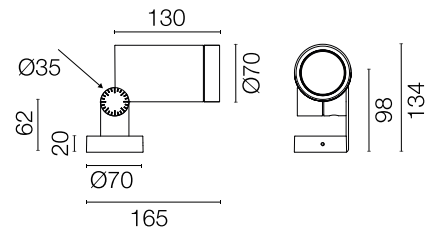

FLOS

F025Q2CA018 Deep Brown

Spine L 1 Absolute

Designed by Vincent Van Duysen, 2021

LED COB light source integrated. Integrated electric power supply 220-240 V ON/OFF. Minimum L-shaped mounting support integrated. Equipped with a 5 m neoprene cable (10 m upon request) for remote connection. To guarantee its water tightness, it is recommended to use flexible cables designed for outdoor use. Upon request: 1-10 V or DALI dimmable version with 24 Vdc remote power supply.

Are you a professional and your project needs consulting and support?

[BOOK AN APPOINTMENT](#)

Main specifications

EAN	8054793437071
Mounting	Ceiling, Wall, Ground
Light source type	LED
Light sources included	Yes
LED type	LED array
Number of lamps	1
System power (W)	11
Source flux (lm)	1247
Lumen Output (lm)	906

Physical

Colour	Deep Brown
Orientation	Adjustable
Longitudinal tilting (°)	155
Net weight (kg)	0.9
Package height (mm)	190
Package width (mm)	245
Package length (mm)	280
Package volume (m3)	0.01
IP internal	66

Ecodesign and Energy Labelling

This product contains a light source of energy efficiency class E

Notes

5 m neoprene cable (10 m upon request) for remote connection.

Accessories & Power Supply

OPTIONAL
Accessory