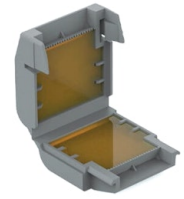

FLOS

F025Q2CA018 Deep Brown

Spine L 1 Absolute

Designed by Vincent Van Duysen, 2021

LED COB light source integrated. Integrated electric power supply 220-240 V ON/OFF. Minimum L-shaped mounting support integrated. Equipped with a 5 m neoprene cable (10 m upon request) for remote connection. To guarantee its water tightness, it is recommended to use flexible cables designed for outdoor use. Upon request: 1-10 V or DALI dimmable version with 24 Vdc remote power supply.

F025Z060000

Honeycomb Louvre

OPTIONAL
Accessory

F990C00A000

2 way terminal block 4 poles IP68
H2O stop. (ø5,5÷12mm cable)

OPTIONAL
Accessory

F990C010000

3/4 way terminal block 4 poles
IP68 H2O stop. (ø5,5÷12mm
cable)

OPTIONAL
Accessory

F990C100000

Gelbox IPX8 for splicing
connectors