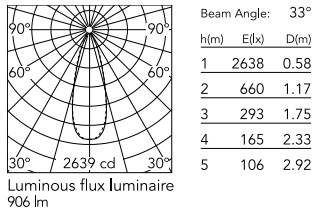

Physical

Colour	Deep Brown
Orientation	Adjustable
Longitudinal tilting (°)	155
Net weight (kg)	0.9
Package height (mm)	190
Package width (mm)	245
Package length (mm)	280
Package volume (m3)	0.01
IP internal	66

Download

[Mounting instructions](#) ZIP

Photometric Files

[LDT / IES](#) ZIP

Technical Drawings

[2D](#) ZIP

[3D](#) ZIP

Schematic light drawing

Photometric

Lighting type	Direct
Light distribution	Symmetric
CCT (K)	2700
CRI>	80
Beam angle C0-180 (°)	33
Beam angle C90-270 (°)	33

Electrical

Insulation class	I
Frequency (Hz)	50/60
Main voltage (Vac)	220-240
Power supply	Integrated
Dimmable	No
Power supply type	Non Dimmable
Dimming interface	Not Dimmable
Emergency	No