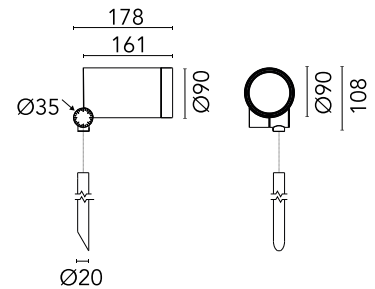

FLOS

F026L2AA018 Deep Brown

Spine F 2 Pro

Designed by Vincent Van Duysen, 2021

Power LED source included. Equipped with an integrated snoot for higher visual comfort. Collimators are available as an accessory to modify the beam opening. Integrated electric power supply 220-240 V ON/OFF and adjustable 1-10 V or DALI. Equipped with a 5 m neoprene cable (10 m upon request) for remote connection. To guarantee its water tightness, it is recommended to use flexible cables designed for outdoor use. The rod for ground installations is available in two sizes and needs to be ordered separately.

Physical

Colour	Deep Brown
Orientation	Adjustable
Rotation (°)	360
Longitudinal tilting (°)	270
Net weight (kg)	2.5
Package height (mm)	205
Package width (mm)	290
Package length (mm)	265
Package volume (m3)	0.02
IP internal	66

Ecodesign and Energy Labelling

This product contains a light source of energy efficiency class D

Notes

5 m neoprene cable (10 m upon request) for remote connection.

Accessories & Power Supply

REQUIRED
Accessory

F026Z020018

Rod Ø20 mm h 200 mm

REQUIRED
Accessory

F026Z030018

Rod Ø20 mm h 500 mm

OPTIONAL
Accessory

F990C00A000

2 way terminal block 4 poles IP68
H20 stop. (ø5,5÷12mm cable)