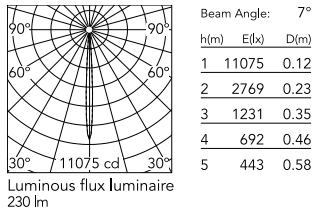

Physical

Colour	Deep Brown
Orientation	Adjustable
Rotation (°)	360
Longitudinal tilting (°)	270
Net weight (kg)	2.5
Package height (mm)	205
Package width (mm)	290
Package length (mm)	265
Package volume (m3)	0.02
IP internal	66

Download

[Mounting instructions](#) ZIP

Photometric Files

[LDT / IES](#) ZIP

Technical Drawings

[2D](#) ZIP

[3D](#) ZIP

Schematic light drawing

Photometric

Lighting type	Direct
Light distribution	Symmetric
CCT (K)	2700
CRI>	80
Beam angle C0-180 (°)	6
Beam angle C90-270 (°)	6

Electrical

Insulation class	I
Frequency (Hz)	50/60
Main voltage (Vac)	220-240
Power supply	Integrated
Dimmable	No
Power supply type	Non Dimmable
Dimming interface	Not Dimmable
Emergency	No