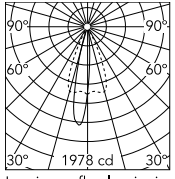

Physical

Color	Deep Brown
Rotation (°)	360
Longitudinal tilting (°)	270
Cord length (in)	0.197
Net weight (lb)	1.98
Gross weight (lb)	2.87
Package height (in)	7.48
Package width (in)	9.65
Package length (in)	11.02
Package volume (in)	795.39
IP internal	66
IP external	66

Ecodesign and Energy Labelling

This product contains a light source of energy efficiency class E

Schematic light drawing

Beam Angle: 15°

h(m) E(lx) D(m)

1 1790 0.26

2 447 0.53

3 199 0.79