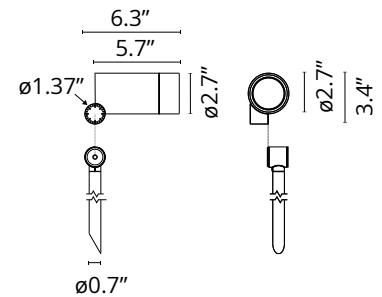

FLOS

F025G4HAU18 Deep Brown

Spine F 1 Ultra Wall Washer

Designed by Vincent Van Duysen, 2021

Power LED source included. Equipped with an integrated snoot for higher visual comfort: the asymmetrical cut visor is available as an accessory. Collimators are available as an accessory to modify the beam opening. Integrated electric power supply ON/OFF. Equipped with a 5 m neoprene cable (10 m upon request) for remote connection. To guarantee its water tightness, it is recommended to use flexible cables designed for outdoor use. The rod for ground installations is available in two sizes and needs to be ordered separately.

Physical

Color	Deep Brown
Rotation (°)	360
Longitudinal tilting (°)	270
Cord length (in)	0.197
Net weight (lb)	1.98
Gross weight (lb)	2.87
Package height (in)	7.48
Package width (in)	9.65
Package length (in)	11.02
Package volume (in)	795.39
IP internal	66
IP external	66

Notes

5 m neoprene cable (10 m upon request) for remote connection.

Accessories & Power Supply

REQUIRED
Accessory

F026Z020018

Rod Ø20 mm h 200 mm

REQUIRED
Accessory

F026Z030018