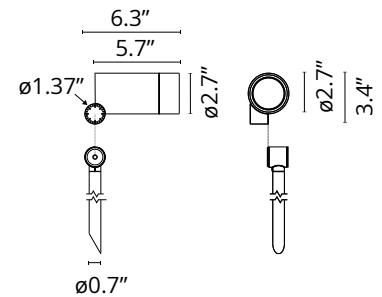

FLOS

F025G3HAU18 Deep Brown

Spine F 1 Ultra Wall Washer

Designed by Vincent Van Duysen, 2021

Power LED source included. Equipped with an integrated snoot for higher visual comfort: the asymmetrical cut visor is available as an accessory. Collimators are available as an accessory to modify the beam opening. Integrated electric power supply ON/OFF. Equipped with a 5 m neoprene cable (10 m upon request) for remote connection. To guarantee its water tightness, it is recommended to use flexible cables designed for outdoor use. The rod for ground installations is available in two sizes and needs to be ordered separately.

Physical

Color	Deep Brown
Rotation (°)	360
Longitudinal tilting (°)	270
Cord length (in)	0.197
Net weight (lb)	1.98
Gross weight (lb)	2.87
Package height (in)	7.48
Package width (in)	9.65
Package length (in)	11.02
Package volume (in)	795.39
IP internal	66
IP external	66

Notes

5 m neoprene cable (10 m upon request) for remote connection.

Accessories & Power Supply

REQUIRED
Accessory

F026Z020018

Rod Ø20 mm h 200 mm

REQUIRED
Accessory

F026Z030018