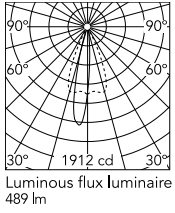

Physical

Color	Deep Brown
Rotation (°)	360
Longitudinal tilting (°)	270
Cord length (in)	0.197
Net weight (lb)	1.98
Gross weight (lb)	2.87
Package height (in)	7.48
Package width (in)	9.65
Package length (in)	11.02
Package volume (in)	795.39
IP internal	66
IP external	66

Schematic light drawing

Photometric

Lighting type	Direct
Light distribution	Asymmetric
CCT (K)	3000
CRI>	80

Electrical

Insulation class	I
Frequency (Hz)	50/60
Main voltage (Vac)	110-127
Driver	Integrated
Dimmable	No
Dimming type	Non Dimmable
Dimming interface	Not Dimmable