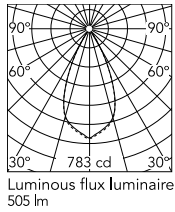

Schematic light drawing

Photometric

Lighting type	Direct
Light distribution	Symmetric
CCT (K)	4000
CRI>	80

Electrical

Insulation class	I
Frequency (Hz)	50/60
Main voltage (Vac)	110-127
Driver	Integrated
Dimmable	No
Dimming type	Non Dimmable
Dimming interface	Not Dimmable

Notes

5 m neoprene cable (10 m upon request) for remote connection.