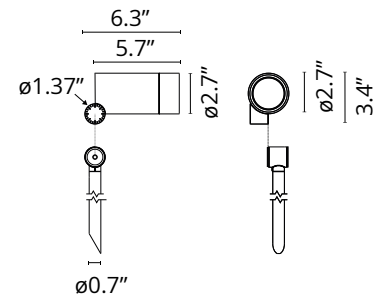

FLOS

F025G4EAU18 Deep Brown

Spine F 1 Ultra

Designed by Vincent Van Duysen, 2021

Power LED source included. Equipped with an integrated snoot for higher visual comfort: the asymmetrical cut visor is available as an accessory. Collimators are available as an accessory to modify the beam opening. Integrated electric power supply ON/OFF. Equipped with a 5 m neoprene cable (10 m upon request) for remote connection. To guarantee its water tightness, it is recommended to use flexible cables designed for outdoor use. The rod for ground installations is available in two sizes and needs to be ordered separately.

Physical

Color	Deep Brown
Rotation (°)	360
Longitudinal tilting (°)	270
Cord length (in)	0.197
Net weight (lb)	1.98
Gross weight (lb)	2.87
Package height (in)	7.48
Package width (in)	9.65
Package length (in)	11.02
Package volume (in)	795.39
IP internal	66
IP external	66

Notes

5 m neoprene cable (10 m upon request) for remote connection.

Accessories & Power Supply

REQUIRED
Accessory

F026Z020018

Rod Ø20 mm h 200 mm

REQUIRED
Accessory

F026Z030018