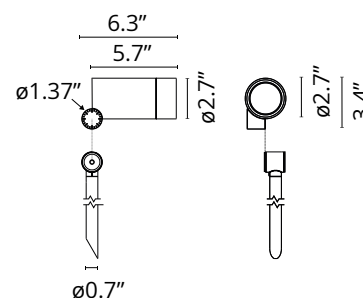

FLOS

F025G4DAU18 Deep Brown

Spine F 1 Ultra

Designed by Vincent Van Duysen, 2021

Power LED source included. Equipped with an integrated snoot for higher visual comfort: the asymmetrical cut visor is available as an accessory. Collimators are available as an accessory to modify the beam opening. Integrated electric power supply ON/OFF. Equipped with a 5 m neoprene cable (10 m upon request) for remote connection. To guarantee its water tightness, it is recommended to use flexible cables designed for outdoor use. The rod for ground installations is available in two sizes and needs to be ordered separately.

Physical

Color	Deep Brown
Rotation (°)	360
Longitudinal tilting (°)	270
Cord length (in)	0.197
Net weight (lb)	1.98
Gross weight (lb)	2.87
Package height (in)	7.48
Package width (in)	9.65
Package length (in)	11.02
Package volume (in)	795.39
IP internal	66
IP external	66

Notes

5 m neoprene cable (10 m upon request) for remote connection.

Accessories & Power Supply

REQUIRED
Accessory

F026Z020018

Rod Ø20 mm h 200 mm

REQUIRED
Accessory

F026Z030018