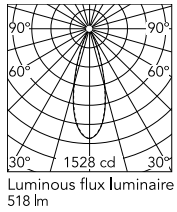

Physical

Color	Deep Brown
Rotation (°)	360
Longitudinal tilting (°)	270
Cord length (in)	0.197
Net weight (lb)	1.98
Gross weight (lb)	2.87
Package height (in)	7.48
Package width (in)	9.65
Package length (in)	11.02
Package volume (in)	795.39
IP internal	66
IP external	66

Schematic light drawing

Photometric

Lighting type	Direct
Light distribution	Symmetric
CCT (K)	4000
CRI>	80

Electrical

Insulation class	I
Frequency (Hz)	50/60
Main voltage (Vac)	110-127
Driver	Integrated
Dimmable	No
Dimming type	Non Dimmable
Dimming interface	Not Dimmable