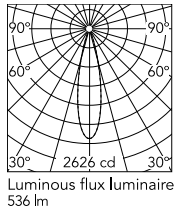

Schematic light drawing

Photometric

Lighting type	Direct
Light distribution	Symmetric
CCT (K)	4000
CRI>	80

Electrical

Insulation class	I
Frequency (Hz)	50/60
Main voltage (Vac)	110-127
Driver	Integrated
Dimmable	No
Dimming type	Non Dimmable
Dimming interface	Not Dimmable

Notes

5 m neoprene cable (10 m upon request) for remote connection.