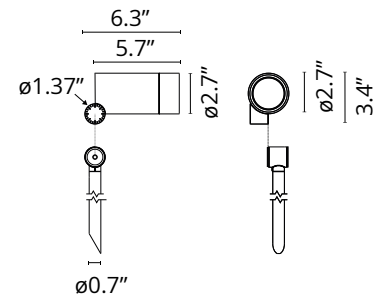

FLOS

F025G4CAU18 Deep Brown

Spine F 1 Ultra

Designed by Vincent Van Duysen, 2021

Power LED source included. Equipped with an integrated snoot for higher visual comfort: the asymmetrical cut visor is available as an accessory. Collimators are available as an accessory to modify the beam opening. Integrated electric power supply ON/OFF. Equipped with a 5 m neoprene cable (10 m upon request) for remote connection. To guarantee its water tightness, it is recommended to use flexible cables designed for outdoor use. The rod for ground installations is available in two sizes and needs to be ordered separately.

Physical

Color	Deep Brown
Rotation (°)	360
Longitudinal tilting (°)	270
Cord length (in)	0.197
Net weight (lb)	1.98
Gross weight (lb)	2.87
Package height (in)	7.48
Package width (in)	9.65
Package length (in)	11.02
Package volume (in)	795.39
IP internal	66
IP external	66

Notes

5 m neoprene cable (10 m upon request) for remote connection.

Accessories & Power Supply

REQUIRED
Accessory

F026Z020018

Rod Ø20 mm h 200 mm

REQUIRED
Accessory

F026Z030018