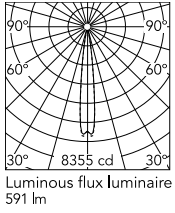

Schematic light drawing

Photometric

Lighting type	Direct
Light distribution	Symmetric
CCT (K)	4000
CRI>	80

Electrical

Insulation class	I
Frequency (Hz)	50/60
Main voltage (Vac)	110-127
Driver	Integrated
Dimmable	No
Dimming type	Non Dimmable
Dimming interface	Not Dimmable

Notes

5 m neoprene cable (10 m upon request) for remote connection.