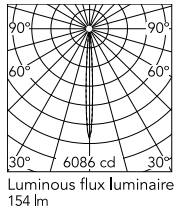

Schematic light drawing

Photometric

Lighting type	Direct
Light distribution	Symmetric
CCT (K)	4000
CRI>	80

Electrical

Insulation class	I
Frequency (Hz)	50/60
Main voltage (Vac)	110-127
Driver	Integrated
Dimmable	No
Dimming type	Non Dimmable
Dimming interface	Not Dimmable

Notes

5 m neoprene cable (10 m upon request) for remote connection.