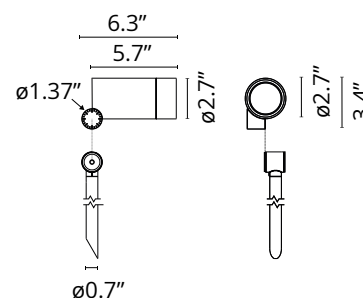

## Spine F 1 Ultra

Designed by Vincent Van Duysen, 2021

Power LED source included. Equipped with an integrated snoot for higher visual comfort: the asymmetrical cut visor is available as an accessory. Collimators are available as an accessory to modify the beam opening. Integrated electric power supply ON/OFF. Equipped with a 5 m neoprene cable (10 m upon request) for remote connection. To guarantee its water tightness, it is recommended to use flexible cables designed for outdoor use. The rod for ground installations is available in two sizes and needs to be ordered separately.

### Physical

Color	Deep Brown
Rotation (°)	360
Longitudinal tilting (°)	270
Cord length (in)	0.197
Net weight (lb)	1.98
Gross weight (lb)	2.87
Package height (in)	7.48
Package width (in)	9.65
Package length (in)	11.02
Package volume (in)	795.39
IP internal	66
IP external	66