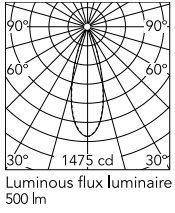

Schematic light drawing

Photometric

Lighting type	Direct
Light distribution	Symmetric
CCT (K)	3000
CRI>	80

Electrical

Insulation class	I
Frequency (Hz)	50/60
Main voltage (Vac)	110-127
Driver	Integrated
Dimmable	No
Dimming type	Non Dimmable
Dimming interface	Not Dimmable

Notes

5 m neoprene cable (10 m upon request) for remote connection.