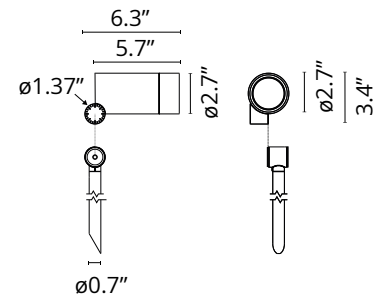

## Spine F 1 Ultra

Designed by Vincent Van Duysen, 2021

Power LED source included. Equipped with an integrated snoot for higher visual comfort: the asymmetrical cut visor is available as an accessory. Collimators are available as an accessory to modify the beam opening. Integrated electric power supply ON/OFF. Equipped with a 5 m neoprene cable (10 m upon request) for remote connection. To guarantee its water tightness, it is recommended to use flexible cables designed for outdoor use. The rod for ground installations is available in two sizes and needs to be ordered separately.

### Physical

Color	Deep Brown
Rotation (°)	360
Longitudinal tilting (°)	270
Cord length (in)	0.197
Net weight (lb)	1.98
Gross weight (lb)	2.87
Package height (in)	7.48
Package width (in)	9.65
Package length (in)	11.02
Package volume (in)	795.39
IP internal	66
IP external	66