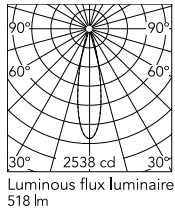

Schematic light drawing

Photometric

Lighting type	Direct
Light distribution	Symmetric
CCT (K)	3000
CRI>	80

Electrical

Insulation class	I
Frequency (Hz)	50/60
Main voltage (Vac)	110-127
Driver	Integrated
Dimmable	No
Dimming type	Non Dimmable
Dimming interface	Not Dimmable

Notes

5 m neoprene cable (10 m upon request) for remote connection.