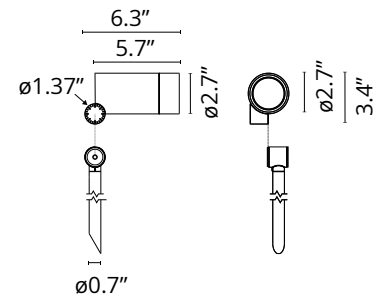

FLOS

F025G3BAU18 Deep Brown

Spine F 1 Ultra

Designed by Vincent Van Duysen, 2021

Power LED source included. Equipped with an integrated snoot for higher visual comfort: the asymmetrical cut visor is available as an accessory. Collimators are available as an accessory to modify the beam opening. Integrated electric power supply ON/OFF. Equipped with a 5 m neoprene cable (10 m upon request) for remote connection. To guarantee its water tightness, it is recommended to use flexible cables designed for outdoor use. The rod for ground installations is available in two sizes and needs to be ordered separately.

Physical

Color	Deep Brown
Rotation (°)	360
Longitudinal tilting (°)	270
Cord length (in)	0.197
Net weight (lb)	1.98
Gross weight (lb)	2.87
Package height (in)	7.48
Package width (in)	9.65
Package length (in)	11.02
Package volume (in)	795.39
IP internal	66
IP external	66

Accessories & Power Supply

REQUIRED
Accessory

F026Z020018

Rod Ø20 mm h 200 mm

REQUIRED
Accessory

F026Z030018

Rod Ø20 mm h 500 mm

OPTIONAL
Accessory