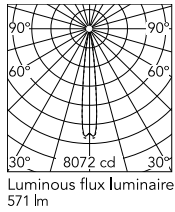

Schematic light drawing

Photometric

Lighting type	Direct
Light distribution	Symmetric
CCT (K)	3000
CRI>	80

Electrical

Insulation class	I
Frequency (Hz)	50/60
Main voltage (Vac)	110-127
Driver	Integrated
Dimmable	No
Dimming type	Non Dimmable
Dimming interface	Not Dimmable

Notes

5 m neoprene cable (10 m upon request) for remote connection.