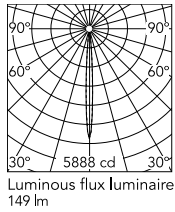

Schematic light drawing

Photometric

Lighting type	Direct
Light distribution	Symmetric
CCT (K)	3000
CRI>	80

Electrical

Insulation class	I
Frequency (Hz)	50/60
Main voltage (Vac)	110-127
Driver	Integrated
Dimmable	No
Dimming type	Non Dimmable
Dimming interface	Not Dimmable

Notes

5 m neoprene cable (10 m upon request) for remote connection.