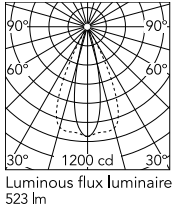

Schematic light drawing

Photometric

Lighting type	Direct
Light distribution	Asymmetric
CCT (K)	4000
CRI>	80

Electrical

Insulation class	I
Frequency (Hz)	50/60
Main voltage (Vac)	110-127
Driver	Integrated
Dimmable	No
Dimming type	Non Dimmable
Dimming interface	Not Dimmable

Notes

5 m neoprene cable (10 m upon request) for remote connection.