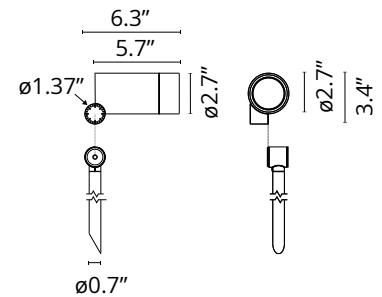

FLOS

F025G4GAU18 Deep Brown

Spine F 1 Ultra Elliptical 2

Designed by Vincent Van Duysen, 2021

Power LED source included. Equipped with an integrated snoot for higher visual comfort: the asymmetrical cut visor is available as an accessory. Collimators are available as an accessory to modify the beam opening. Integrated electric power supply ON/OFF. Equipped with a 5 m neoprene cable (10 m upon request) for remote connection. To guarantee its water tightness, it is recommended to use flexible cables designed for outdoor use. The rod for ground installations is available in two sizes and needs to be ordered separately.

Physical

Color	Deep Brown
Rotation (°)	360
Longitudinal tilting (°)	270
Cord length (in)	0.197
Net weight (lb)	1.98
Gross weight (lb)	2.87
Package height (in)	7.48
Package width (in)	9.65
Package length (in)	11.02
Package volume (in)	795.39
IP internal	66
IP external	66

Notes

5 m neoprene cable (10 m upon request) for remote connection.

Accessories & Power Supply

REQUIRED
Accessory

F026Z020018

Rod Ø20 mm h 200 mm

REQUIRED
Accessory

F026Z030018