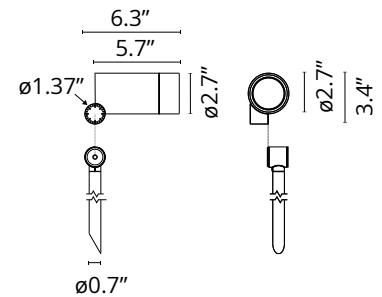

FLOS

F025G3GAU18 Deep Brown

Spine F 1 Ultra Elliptical 2

Designed by Vincent Van Duysen, 2021

Power LED source included. Equipped with an integrated snoot for higher visual comfort: the asymmetrical cut visor is available as an accessory. Collimators are available as an accessory to modify the beam opening. Integrated electric power supply ON/OFF. Equipped with a 5 m neoprene cable (10 m upon request) for remote connection. To guarantee its water tightness, it is recommended to use flexible cables designed for outdoor use. The rod for ground installations is available in two sizes and needs to be ordered separately.

Physical

Color	Deep Brown
Rotation (°)	360
Longitudinal tilting (°)	270
Cord length (in)	0.197
Net weight (lb)	1.98
Gross weight (lb)	2.87
Package height (in)	7.48
Package width (in)	9.65
Package length (in)	11.02
Package volume (in)	795.39
IP internal	66
IP external	66

Notes

5 m neoprene cable (10 m upon request) for remote connection.

Accessories & Power Supply

REQUIRED
Accessory

F026Z020018

Rod Ø20 mm h 200 mm

REQUIRED
Accessory

F026Z030018