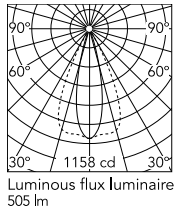

Schematic light drawing

Photometric

Lighting type	Direct
Light distribution	Asymmetric
CCT (K)	3000
CRI>	80

Electrical

Insulation class	I
Frequency (Hz)	50/60
Main voltage (Vac)	110-127
Driver	Integrated
Dimmable	No
Dimming type	Non Dimmable
Dimming interface	Not Dimmable

Notes

5 m neoprene cable (10 m upon request) for remote connection.