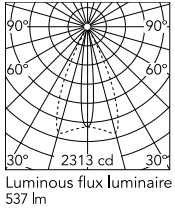

Schematic light drawing

Photometric

Lighting type	Direct
Light distribution	Asymmetric
CCT (K)	4000
CRI>	80

Electrical

Insulation class	I
Frequency (Hz)	50/60
Main voltage (Vac)	110-127
Driver	Integrated
Dimmable	No
Dimming type	Non Dimmable
Dimming interface	Not Dimmable

Notes

5 m neoprene cable (10 m upon request) for remote connection.