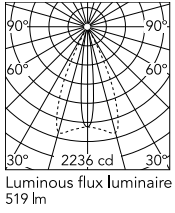

Schematic light drawing

Photometric

Lighting type	Direct
Light distribution	Asymmetric
CCT (K)	3000
CRI>	80

Electrical

Insulation class	I
Frequency (Hz)	50/60
Main voltage (Vac)	110-127
Driver	Integrated
Dimmable	No
Dimming type	Non Dimmable
Dimming interface	Not Dimmable

Notes

5 m neoprene cable (10 m upon request) for remote connection.