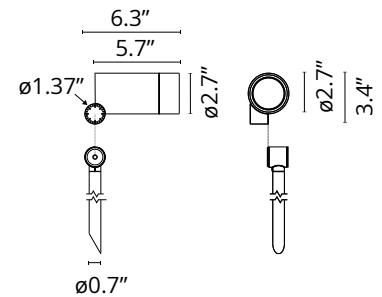

## Spine F 1 Ultra Elliptical 1

Designed by Vincent Van Duysen, 2021

Power LED source included. Equipped with an integrated snoot for higher visual comfort: the asymmetrical cut visor is available as an accessory. Collimators are available as an accessory to modify the beam opening. Integrated electric power supply ON/OFF. Equipped with a 5 m neoprene cable (10 m upon request) for remote connection. To guarantee its water tightness, it is recommended to use flexible cables designed for outdoor use. The rod for ground installations is available in two sizes and needs to be ordered separately.

### Physical

Color	Deep Brown
Rotation (°)	360
Longitudinal tilting (°)	270
Cord length (in)	0.197
Net weight (lb)	1.98
Gross weight (lb)	2.87
Package height (in)	7.48
Package width (in)	9.65
Package length (in)	11.02
Package volume (in)	795.39
IP internal	66
IP external	66