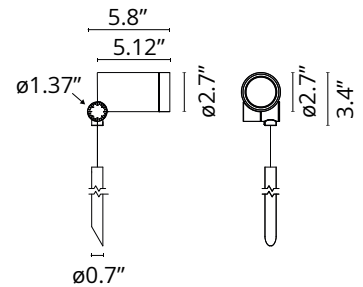

Main specifications

EAN	8054793429250
Mounting	Ground
Environments	Outdoor wet location
Light Source Type	LED
Light sources included	Yes
LED type	Power LED
System power (W)	11
Source flux (lm)	1325
System flux (lm)	982

Physical

Color	Deep Brown
Orientation	Adjustable
Rotation (°)	360
Longitudinal tilting (°)	270
Cord length (in)	196.850
Net weight (lb)	1.98
Gross weight (lb)	2.87
Package height (in)	7.48
Package width (in)	9.65
Package length (in)	11.02
Package volume (in)	795.39
IP internal	66
IP external	66

Download

[Family spec sheet](#) [ZIP](#)

[Mounting instructions](#) [ZIP](#)

Photometric Files

[LDT / IES](#) [ZIP](#)

Technical Drawings

[2D](#) [ZIP](#)

[3D](#) [ZIP](#)

Ecodesign and Energy

Labelling

This product contains a light source of energy efficiency class E