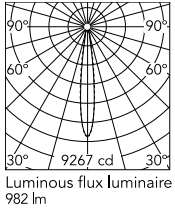

Physical

Color	Deep Brown
Orientation	Adjustable
Rotation (°)	360
Longitudinal tilting (°)	270
Cord length (in)	196.850
Net weight (lb)	1.98
Gross weight (lb)	2.87
Package height (in)	7.48
Package width (in)	9.65
Package length (in)	11.02
Package volume (in)	795.39
IP internal	66
IP external	66

Ecodesign and Energy

Labelling

This product contains a light source of energy efficiency class E

Schematic light drawing

Photometric

Lighting type	Direct
Light distribution	Symmetric
CCT (K)	3000
CRI>	80
Beam angle C0-180 (°)	15
Beam angle C90-270 (°)	15
Extreme cut off	No