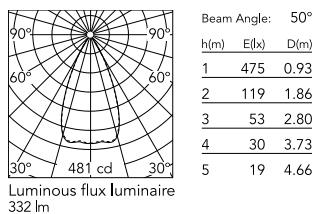

Physical

Colour	Forest Green
Orientation	Adjustable
Spot diameter (mm)	54
Net weight (kg)	0.9
Package height (mm)	100
Package width (mm)	200
Package length (mm)	200
IP internal	66

Download

[Mounting instructions](#) ZIP

Schematic light drawing

Photometric

Light distribution	Symmetric
CCT (K)	3000
CRI>	80
McAdam steps (SDCM)	3

Electrical

Insulation class	I
Frequency (Hz)	50/60
Main voltage (Vac)	220-240
Power supply	Integrated
Dimmable	No
Power supply type	Non Dimmable
Dimming interface	Not Dimmable