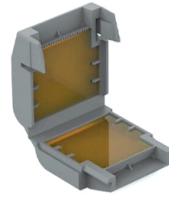

Visor

OPTIONAL
Accessory

F029Z010000

Converter Spine 1 Optic Medium
Flood

OPTIONAL
Accessory

F029Z011000

Converter Spine 1 Optic Flood

OPTIONAL
Accessory

F029Z012000

Converter Spine 1 Optic Wide
Flood

OPTIONAL
Accessory

F029Z013000

Converter Spine 1 Optic Elliptic 1

OPTIONAL
Accessory

F029Z015000

Converter Spine 1 Optic Wall
Washer

OPTIONAL
Accessory

F990C100000

Gelbox IPX8 for splicing
connectors

OPTIONAL
Accessory

Optical

F027Z060000

Honeycomb Louvre