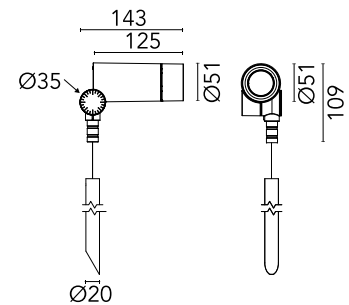

FLOS

F027G3EA012 Forest Green

Spine F 0 Ultra

Designed by Vincent Van Duysen, 2023

332lm - 3000K - CRI > 80

Power LED source included. Equipped with an integrated snoot for higher visual comfort. Collimators are available as an accessory to modify the beam opening. Integrated electric power supply 220-240V ON/ OFF. Fixing plate included. The electrical connection is made on the inside of the plate by means of a watertight connector included. To guarantee its water tightness, it is recommended to use flexible cables designed for outdoor use. Ground spike for ground installations to be ordered separately.

Are you a professional and your project needs consulting and support?

[BOOK AN APPOINTMENT](#)

Main specifications

EAN	8054793540184
Mounting	Ground
Environments	Outdoor wet location
Light source type	LED
Light sources included	Yes
LED type	Power LED
Number of lamps	1
System power (W)	5
Source flux (lm)	493
Lumen Output (lm)	332
Efficacy (lm/W)	66.4

Physical

Colour	Forest Green
Orientation	Adjustable
Spot diameter (mm)	54
Net weight (kg)	0.9
Package height (mm)	100
Package width (mm)	200
Package length (mm)	200
IP internal	66

Download

[Mounting instructions](#) ZIP

Accessories & Power Supply

REQUIRED
Accessory

F026Z020012

Rod Ø20 mm h 200 mm

REQUIRED
Accessory

F026Z030012

Rod Ø20 mm h 500 mm

OPTIONAL
Accessory