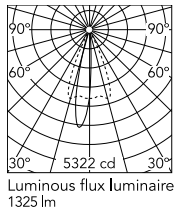

Physical

Colour	Black
Orientation	Adjustable
Rotation (°)	360
Longitudinal tilting (°)	270
Net weight (kg)	1.8
Package height (mm)	120
Package width (mm)	310
Package length (mm)	120
IP internal	66

Download

[Mounting instructions](#)  ZIP

Photometric Files

[LDT / IES](#)  ZIP

Technical Drawings

[2D](#)  ZIP

[3D](#)  ZIP

Schematic light drawing

Photometric