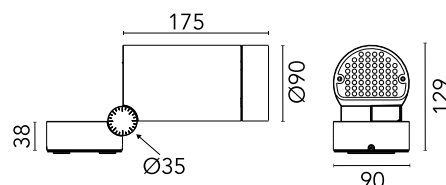

FLOS

■ F026C3HA030 Black

Spine 2 Ultra Hp Wall Washer

Designed by Vincent Van Duysen, 2021

1325lm - 3000K - CRI > 80

Energy-efficient Power LED source included Equipped with an integrated snoot for higher visual comfort: the asymmetrical cut visor is available as an accessory. Collimators are available as an accessory to modify the beam opening. Integrated electric power supply 220-240 V ON/OFF and adjustable 1-10 V or DALI. Fixing plate included. The electrical connection is made on the inside of the plate by means of a watertight connector included. To guarantee its water tightness, it is recommended to use flexible cables designed for outdoor use. Ground spike for ground installations to be ordered separately.

Are you a professional and your project needs consulting and support?

[BOOK AN APPOINTMENT](#)

Main specifications

EAN	8054793476988
Mounting	Ceiling, Wall, Ground
Environments	Outdoor wet location
Light source type	LED
Light sources included	Yes
LED type	Power LED
Number of lamps	1
System power (W)	17
Source flux (lm)	1803
Lumen Output (lm)	1325

Physical

Colour	Black
Orientation	Adjustable
Rotation (°)	360
Longitudinal tilting (°)	270
Net weight (kg)	1.8
Package height (mm)	120
Package width (mm)	310
Package length (mm)	120
IP internal	66

Download