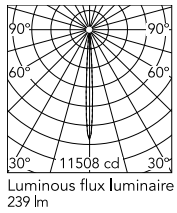

Physical

Colour	Black
Orientation	Adjustable
Rotation (°)	360
Longitudinal tilting (°)	270
Net weight (kg)	1.8
Package height (mm)	120
Package width (mm)	310
Package length (mm)	120
IP internal	66

Download

[Mounting instructions](#) ZIP

Photometric Files

[LDT / IES](#) ZIP

Technical Drawings

[2D](#) ZIP

[3D](#) ZIP

Schematic light drawing

Beam Angle: 7°

h(m)	E(lx)	D(m)
1	11508	0.12
2	2877	0.23
3	1279	0.35
4	719	0.46
5	460	0.58

Photometric

Light distribution	Symmetric
CCT (K)	3000
CRI>	80
Beam angle C0-180 (°)	6
Beam angle C90-270 (°)	6

Electrical

Insulation class	I
Frequency (Hz)	50/60
Main voltage (Vac)	220-240
Power supply	Integrated
Dimmable	No
Power supply type	Non Dimmable
Dimming interface	Not Dimmable
Emergency	No