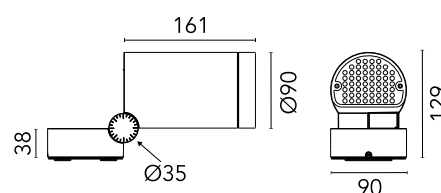

FLOS

■ F026D3AA030 Black

Spine 2 Pro

Designed by Vincent Van Duysen, 2021

239lm - 3000K - CRI> 80 - Beam° 6

Power LED source included. Equipped with an integrated snoot for higher visual comfort. Collimators are available as an accessory to modify the beam opening. Integrated electric power supply 220-240 V ON/OFF and adjustable 1-10 V or DALI. Fixing plate included. The electrical connection is made on the inside of the plate by means of a watertight connector included. To guarantee its water tightness, it is recommended to use flexible cables designed for outdoor use. Ground spike for ground installations to be ordered separately.

Are you a professional and your project needs consulting and support?

[BOOK AN APPOINTMENT](#)

Main specifications

EAN	8054793481067
Mounting	Ceiling, Wall, Ground
Environments	Outdoor wet location
Light source type	LED
Light sources included	Yes
LED type	Power LED
Number of lamps	1
System power (W)	4.1
Source flux (lm)	258
Lumen Output (lm)	239

Physical

Colour	Black
Orientation	Adjustable
Rotation (°)	360
Longitudinal tilting (°)	270
Net weight (kg)	1.8
Package height (mm)	120
Package width (mm)	310
Package length (mm)	120
IP internal	66

Download