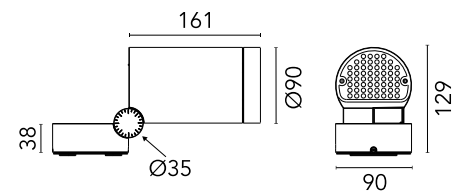

## Spine 2 Pro

Designed by Vincent Van Duysen, 2021

230lm - 2700K - CRI> 80 - Beam° 6

Power LED source included. Equipped with an integrated snoot for higher visual comfort. Collimators are available as an accessory to modify the beam opening. Integrated electric power supply 220-240 V ON/OFF and adjustable 1-10 V or DALI. Fixing plate included. The electrical connection is made on the inside of the plate by means of a watertight connector included. To guarantee its water tightness, it is recommended to use flexible cables designed for outdoor use. Ground spike for ground installations to be ordered separately.

### Physical

Colour	Deep Brown
Orientation	Adjustable
Rotation (°)	360
Longitudinal tilting (°)	270
Net weight (kg)	1.8
Package height (mm)	120
Package width (mm)	310
Package length (mm)	120
IP internal	66