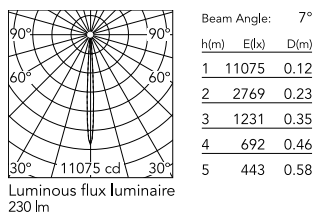

Schematic light drawing