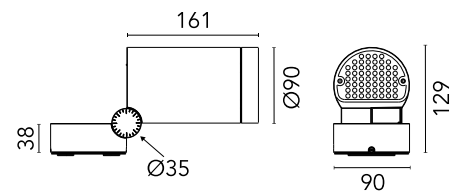

## Spine 2 Pro Elliptical 2

Designed by Vincent Van Duysen, 2021

725lm - 3000K - CRI > 80

Power LED source included. Equipped with an integrated snoot for higher visual comfort. Collimators are available as an accessory to modify the beam opening. Integrated electric power supply 220-240 V ON/OFF and adjustable 1-10 V or DALI. Fixing plate included. The electrical connection is made on the inside of the plate by means of a watertight connector included. To guarantee its water tightness, it is recommended to use flexible cables designed for outdoor use. Ground spike for ground installations to be ordered separately.

### Main specifications

EAN	8054793482231
Mounting	Ceiling, Wall, Ground
Environments	Outdoor wet location
Light source type	LED
Light sources included	Yes
LED type	Power LED
Number of lamps	1
System power (W)	10.5
Source flux (lm)	966
Lumen Output (lm)	725

### Physical

Colour	Grey
Orientation	Adjustable
Rotation (°)	360
Longitudinal tilting (°)	270
Net weight (kg)	1.8
Package height (mm)	120
Package width (mm)	310
Package length (mm)	120
IP internal	66