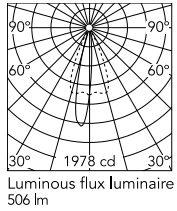

Physical

Color	Black
Rotation (°)	360
Longitudinal tilting (°)	270
Cord length (in)	196.850
Net weight (lb)	2.2
Package height (in)	4.72
Package width (in)	4.72
Package length (in)	12.2
Package volume (in)	272.41
IP internal	66
IP external	66

Schematic light drawing

h(m)	E(lx)	D(m)
1	1790	0.26
2	447	0.53
3	199	0.79
4	112	1.06
5	72	1.32

Photometric

Lighting type	Direct
Light distribution	Asymmetric
CCT (K)	4000
CRI>	80

Electrical

Insulation class	I
Frequency (Hz)	50/60
Main voltage (Vac)	110-127
Driver	Integrated
Dimmable	No
Dimming type	Non Dimmable
Dimming interface	Not Dimmable