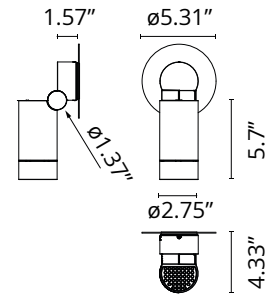

FLOS

■ F025B4HAU30 Black

Spine 1 Ultra Wall Washer

Designed by Vincent Van Duysen, 2021

4000K - CRI > 80

Power LED source included. Equipped with an integrated snoot for higher visual comfort: the asymmetrical cut visor is available as an accessory. Collimators are available as an accessory to modify the beam opening. Integrated electric power supply ON/OFF. Fixing plate included. The electrical connection is made on the inside of the plate by means of a watertight connector included. To guarantee its water tightness, it is recommended to use flexible cables designed for outdoor use. Ground spike for ground installations to be ordered separately.

Physical

Color	Black
Rotation (°)	360
Longitudinal tilting (°)	270
Cord length (in)	196.850
Net weight (lb)	2.2
Package height (in)	4.72
Package width (in)	4.72
Package length (in)	12.2
Package volume (in)	272.41
IP internal	66
IP external	66