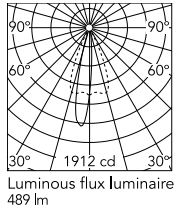

Physical

Color	Black
Rotation (°)	360
Longitudinal tilting (°)	270
Cord length (in)	196.850
Net weight (lb)	2.2
Package height (in)	4.72
Package width (in)	4.72
Package length (in)	12.2
Package volume (in)	272.41
IP internal	66
IP external	66

Schematic light drawing

h(m)	E(lx)	D(m)
1	1730	0.26
2	432	0.53
3	192	0.79
4	108	1.06
5	69	1.32

Photometric

Lighting type	Direct
Light distribution	Asymmetric
CCT (K)	3000
CRI>	80

Electrical

Insulation class	I
Frequency (Hz)	50/60
Main voltage (Vac)	110-127
Driver	Integrated
Dimmable	No
Dimming type	Non Dimmable
Dimming interface	Not Dimmable