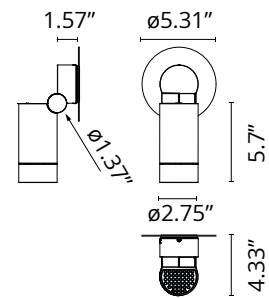

FLOS

■ F025B3HAU30 Black

Spine 1 Ultra Wall Washer

Designed by Vincent Van Duysen, 2021

149lm - 3000K - CRI > 80

Power LED source included. Equipped with an integrated snoot for higher visual comfort: the asymmetrical cut visor is available as an accessory. Collimators are available as an accessory to modify the beam opening. Integrated electric power supply ON/OFF. Fixing plate included. The electrical connection is made on the inside of the plate by means of a watertight connector included. To guarantee its water tightness, it is recommended to use flexible cables designed for outdoor use. Ground spike for ground installations to be ordered separately.

Physical

Color	Black
Rotation (°)	360
Longitudinal tilting (°)	270
Cord length (in)	196.850
Net weight (lb)	2.2
Package height (in)	4.72
Package width (in)	4.72
Package length (in)	12.2
Package volume (in)	272.41
IP internal	66
IP external	66