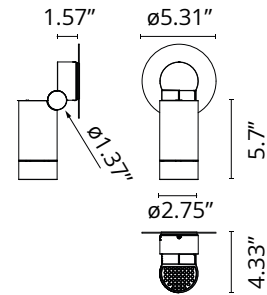

FLOS

■ F025B4EAU30 Black

Spine 1 Ultra

Designed by Vincent Van Duysen, 2021

4000K - CRI > 80

Power LED source included. Equipped with an integrated snoot for higher visual comfort: the asymmetrical cut visor is available as an accessory. Collimators are available as an accessory to modify the beam opening. Integrated electric power supply ON/OFF. Fixing plate included. The electrical connection is made on the inside of the plate by means of a watertight connector included. To guarantee its water tightness, it is recommended to use flexible cables designed for outdoor use. Ground spike for ground installations to be ordered separately.

Physical

Color	Black
Rotation (°)	360
Longitudinal tilting (°)	270
Cord length (in)	196.850
Net weight (lb)	2.2
Package height (in)	4.72
Package width (in)	4.72
Package length (in)	12.2
Package volume (in)	272.41
IP internal	66
IP external	66