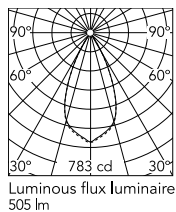

Physical

Color	Black
Rotation (°)	360
Longitudinal tilting (°)	270
Cord length (in)	196.850
Net weight (lb)	2.2
Package height (in)	4.72
Package width (in)	4.72
Package length (in)	12.2
Package volume (in)	272.41
IP internal	66
IP external	66

Schematic light drawing

h(m)	E(lx)	D(m)
1	783	0.91
2	196	1.81
3	87	2.72
4	49	3.63
5	31	4.53

Photometric

Lighting type	Direct
Light distribution	Symmetric
CCT (K)	4000
CRI>	80

Electrical

Insulation class	I
Frequency (Hz)	50/60
Main voltage (Vac)	110-127
Driver	Integrated
Dimmable	No
Dimming type	Non Dimmable
Dimming interface	Not Dimmable