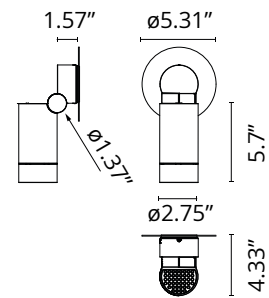

## Spine 1 Ultra

Designed by Vincent Van Duysen, 2021

4000K - CRI > 80

Power LED source included. Equipped with an integrated snoot for higher visual comfort: the asymmetrical cut visor is available as an accessory. Collimators are available as an accessory to modify the beam opening. Integrated electric power supply ON/OFF. Fixing plate included. The electrical connection is made on the inside of the plate by means of a watertight connector included. To guarantee its water tightness, it is recommended to use flexible cables designed for outdoor use. Ground spike for ground installations to be ordered separately.

### Physical

Color	Black
Rotation (°)	360
Longitudinal tilting (°)	270
Cord length (in)	196.850
Net weight (lb)	2.2
Package height (in)	4.72
Package width (in)	4.72
Package length (in)	12.2
Package volume (in)	272.41
IP internal	66
IP external	66

## Schematic light drawing

Beam Angle: 32°

h(m)	E(lx)	D(m)
1	1528	0.58
2	382	1.16
3	170	1.74
4	95	2.32
5	61	2.90

Luminous flux luminaire  
518 lm