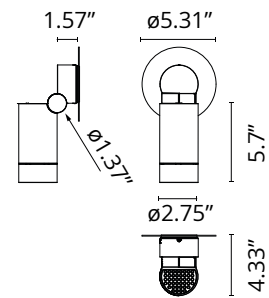

## Spine 1 Ultra

Designed by Vincent Van Duysen, 2021

4000K - CRI > 80

Power LED source included. Equipped with an integrated snoot for higher visual comfort: the asymmetrical cut visor is available as an accessory. Collimators are available as an accessory to modify the beam opening. Integrated electric power supply ON/OFF. Fixing plate included. The electrical connection is made on the inside of the plate by means of a watertight connector included. To guarantee its water tightness, it is recommended to use flexible cables designed for outdoor use. Ground spike for ground installations to be ordered separately.

### Physical

Color	Black
Rotation (°)	360
Longitudinal tilting (°)	270
Cord length (in)	196.850
Net weight (lb)	2.2
Package height (in)	4.72
Package width (in)	4.72
Package length (in)	12.2
Package volume (in)	272.41
IP internal	66
IP external	66

## Schematic light drawing

Beam Angle: 24°

h(m)	E(lx)	D(m)
1	2626	0.42
2	657	0.84
3	292	1.27
4	164	1.69
5	105	2.11

Luminous flux luminaire  
536 lm