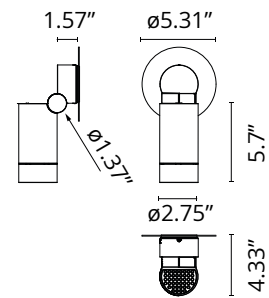

FLOS

■ F025B4BAU30 Black

Spine 1 Ultra

Designed by Vincent Van Duysen, 2021

4000K - CRI > 80

Power LED source included. Equipped with an integrated snoot for higher visual comfort: the asymmetrical cut visor is available as an accessory. Collimators are available as an accessory to modify the beam opening. Integrated electric power supply ON/OFF. Fixing plate included. The electrical connection is made on the inside of the plate by means of a watertight connector included. To guarantee its water tightness, it is recommended to use flexible cables designed for outdoor use. Ground spike for ground installations to be ordered separately.

Physical

Color	Black
Rotation (°)	360
Longitudinal tilting (°)	270
Cord length (in)	196.850
Net weight (lb)	2.2
Package height (in)	4.72
Package width (in)	4.72
Package length (in)	12.2
Package volume (in)	272.41
IP internal	66
IP external	66

Schematic light drawing

Beam Angle: 14°

h(m)	E(lx)	D(m)
1	8365	0.24
2	2091	0.48
3	929	0.73
4	523	0.97
5	335	1.21

Luminous flux luminaire
591 lm

Photometric

Lighting type	Direct
Light distribution	Symmetric
CCT (K)	4000
CRI>	80