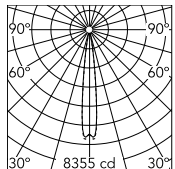

Physical

Color	Black
Rotation (°)	360
Longitudinal tilting (°)	270
Cord length (in)	196.850
Net weight (lb)	2.2
Package height (in)	4.72
Package width (in)	4.72
Package length (in)	12.2
Package volume (in)	272.41
IP internal	66
IP external	66

Schematic light drawing

Beam Angle: 14°

h(m)	E(lx)	D(m)
1	8365	0.24
2	2091	0.48
3	929	0.73
4	523	0.97
5	335	1.21

Luminous flux luminaire
591 lm

Photometric

Lighting type	Direct
Light distribution	Symmetric
CCT (K)	4000
CRI>	80