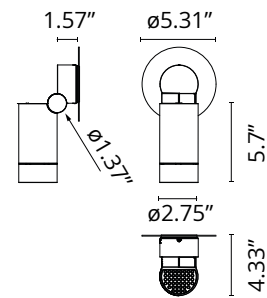

## Spine 1 Ultra

Designed by Vincent Van Duysen, 2021

4000K - CRI > 80

Power LED source included. Equipped with an integrated snoot for higher visual comfort: the asymmetrical cut visor is available as an accessory. Collimators are available as an accessory to modify the beam opening. Integrated electric power supply ON/OFF. Fixing plate included. The electrical connection is made on the inside of the plate by means of a watertight connector included. To guarantee its water tightness, it is recommended to use flexible cables designed for outdoor use. Ground spike for ground installations to be ordered separately.

### Physical

Color	Black
Rotation (°)	360
Longitudinal tilting (°)	270
Cord length (in)	196.850
Net weight (lb)	2.2
Package height (in)	4.72
Package width (in)	4.72
Package length (in)	12.2
Package volume (in)	272.41
IP internal	66
IP external	66

## Schematic light drawing

h(m)	E(lx)	D(m)
1	6086	0.12
2	1521	0.24
3	676	0.37
4	380	0.49
5	243	0.61